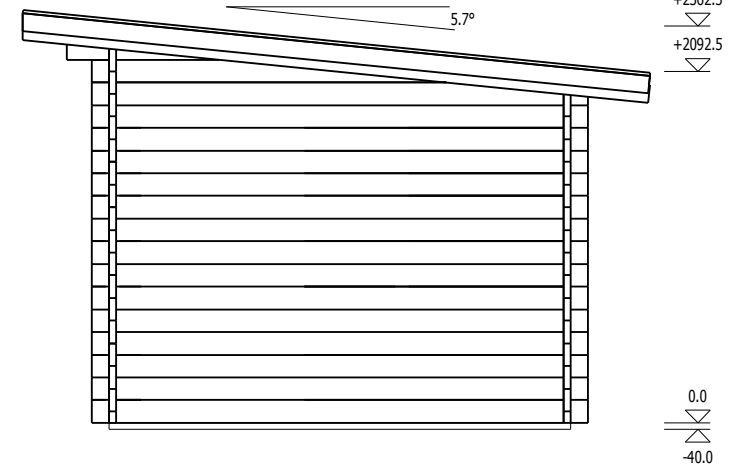

TRJ19MILTON

Double door 1615x1920
1pcs

Inside door 850x1920
1pcs

Window 700x1050
2pcs

Name	MILTON
Product code	TRJ19MILTON
External dimensions	5.95 x 2.95 m
Base required	5.75 x 2.75 m
Wall thickness	44 mm
Available wall thickness	34, 44, 66 mm
Eaves height	2093 mm
Ridge height	2363 mm
Roof angle	5.7°
Internal size	14.9 m²
Deck	-