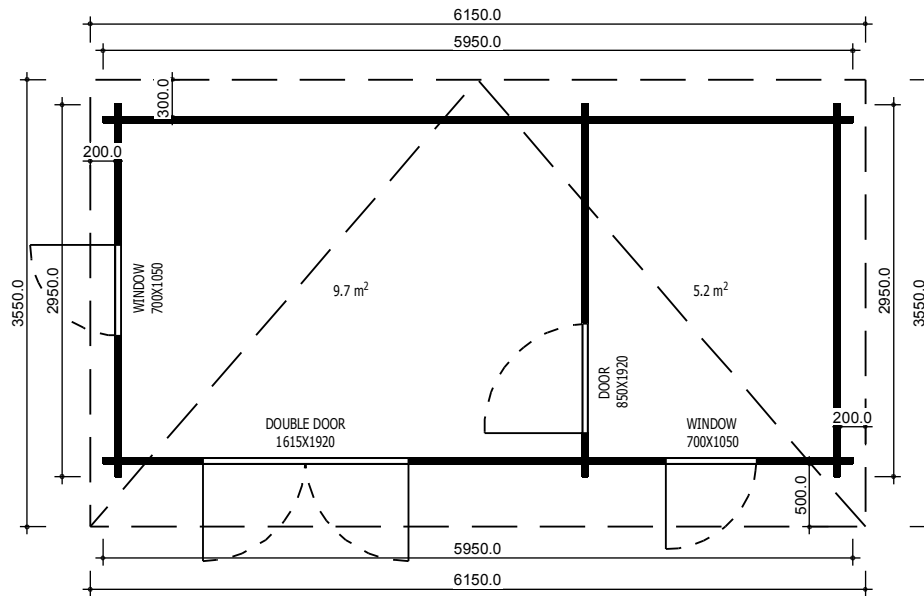

TRJ19MILTON

Double door 1615x1920
1pcs

Inside door 850x1920
1pcs

Window 700x1050
2pcs

Name	MILTON
Product code	TRJ19MILTON
External dimensions	5.95 x 2.95 m
Base required	5.75 x 2.75 m
Wall thickness	44 mm
Available wall thickness	34, 44, 66 mm
Eaves height	2093 mm
Ridge height	2363 mm
Roof angle	5.7°
Internal size	14.9 m²
Deck	-