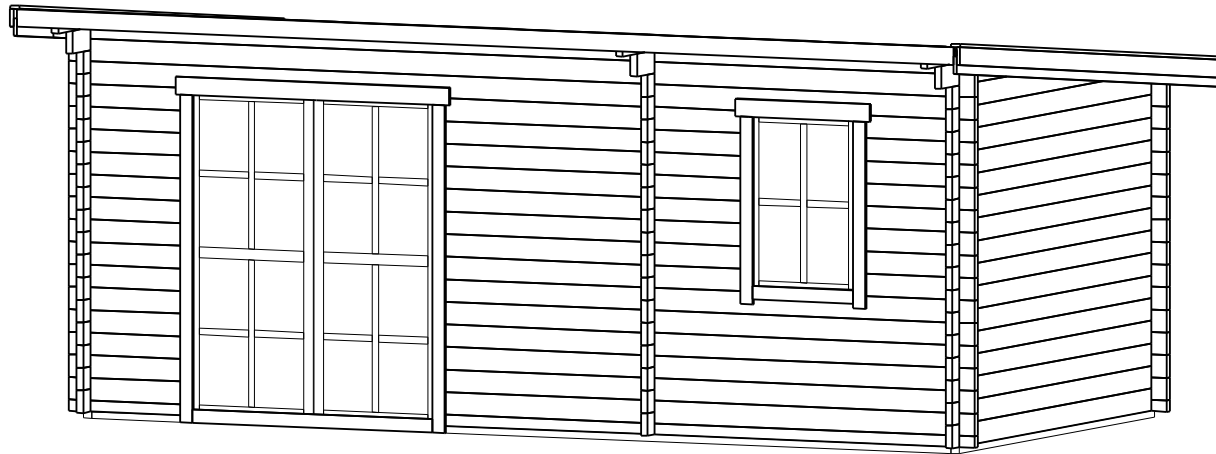

TRJ19MILTON

Double door 1615x1920
1pcs

Inside door 850x1920
1pcs

Window 700x1050
2pcs

Name	MILTON
Product code	TRJ19MILTON
External dimensions	5.95 x 2.95 m
Base required	5.75 x 2.75 m
Wall thickness	44 mm
Available wall thickness	34, 44, 66 mm
Eaves height	2093 mm
Ridge height	2363 mm
Roof angle	5.7°
Internal size	14.9 m²
Deck	-