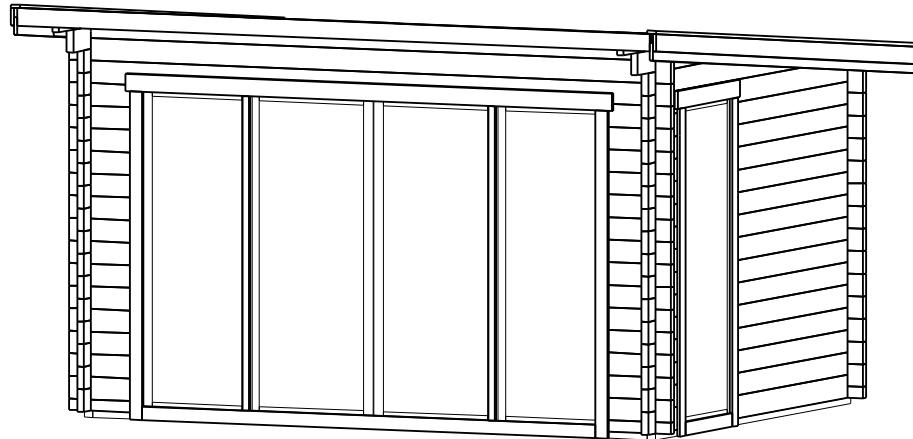

# TRJ18LORAIN

Window 700x1920 1pcs (Fixed) Double door 1615x1920 1vnt Window 700x1920 1pcs (Fixed)

Window 700x1920 2pcs (Fixed)

|                          |                    |
|--------------------------|--------------------|
| Name                     | LORAIN             |
| Product code             | TRJ18LORAIN        |
| External dimensions      | 3.95 x 2.95 m      |
| Base required            | 3.75 x 2.75 m      |
| Wall thickness           | 44 mm              |
| Available wall thickness | 34, 44, 66 mm      |
| Eaves height             | 2093 mm            |
| Ridge height             | 2363 mm            |
| Roof angle               | 5.7°               |
| Internal size            | 9.7 m <sup>2</sup> |
| Deck                     | -                  |