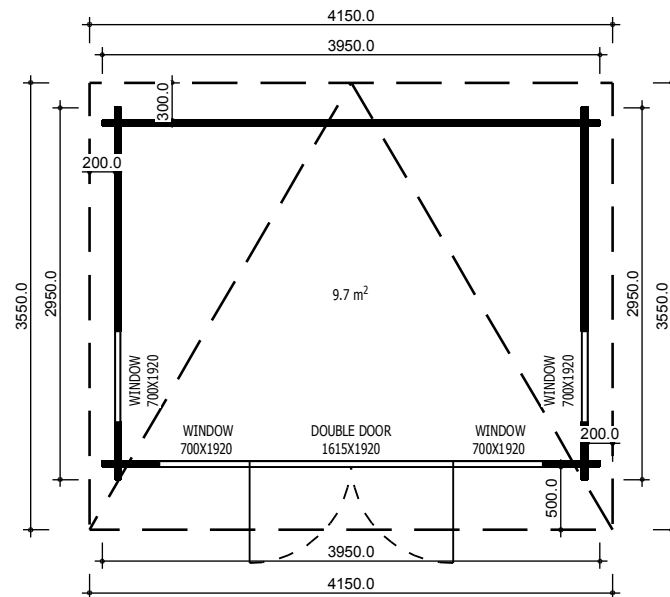

# TRJ18LORAIN

Window 700x1920 1pcs (Fixed) Double door 1615x1920 1vnt Window 700x1920 1pcs (Fixed)

Window 700x1920 2pcs (Fixed)

|                          |                    |
|--------------------------|--------------------|
| Name                     | LORAIN             |
| Product code             | TRJ18LORAIN        |
| External dimensions      | 3.95 x 2.95 m      |
| Base required            | 3.75 x 2.75 m      |
| Wall thickness           | 44 mm              |
| Available wall thickness | 34, 44, 66 mm      |
| Eaves height             | 2093 mm            |
| Ridge height             | 2363 mm            |
| Roof angle               | 5.7°               |
| Internal size            | 9.7 m <sup>2</sup> |
| Deck                     | -                  |