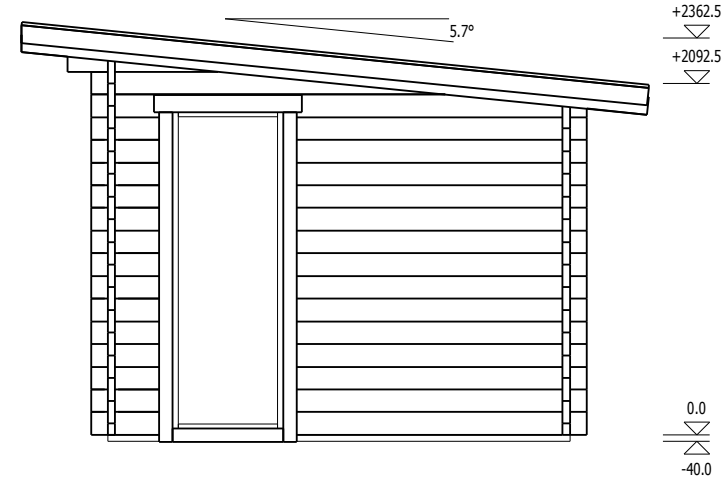

# TRJ18LORAIN

Window 700x1920 1pcs (Fixed) Double door 1615x1920 1vnt Window 700x1920 1pcs (Fixed)

Window 700x1920 2pcs (Fixed)

|                          |                    |
|--------------------------|--------------------|
| Name                     | LORAIN             |
| Product code             | TRJ18LORAIN        |
| External dimensions      | 3.95 x 2.95 m      |
| Base required            | 3.75 x 2.75 m      |
| Wall thickness           | 44 mm              |
| Available wall thickness | 34, 44, 66 mm      |
| Eaves height             | 2093 mm            |
| Ridge height             | 2363 mm            |
| Roof angle               | 5.7°               |
| Internal size            | 9.7 m <sup>2</sup> |
| Deck                     | -                  |